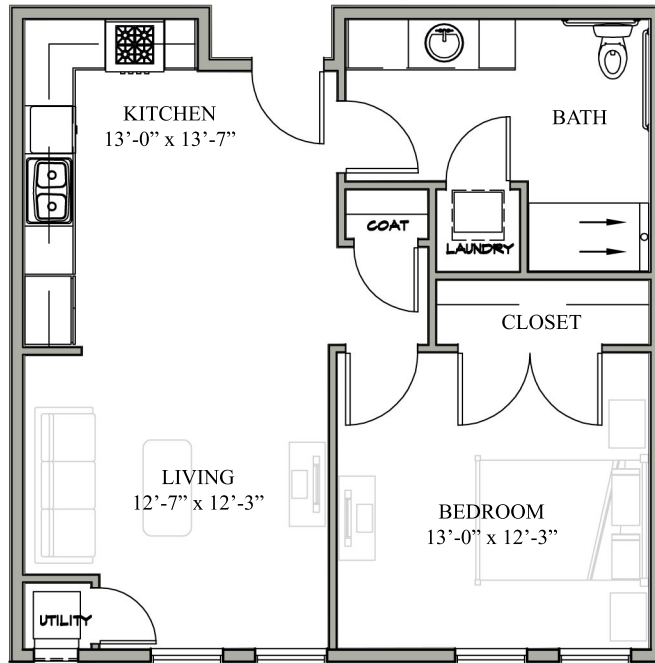

WESLEY WOODS

at New Albany

Buckeye
One Bedroom
711 sq ft
Scale: 1/8" - 1'-0"

These floor plans may vary slightly from room to room.