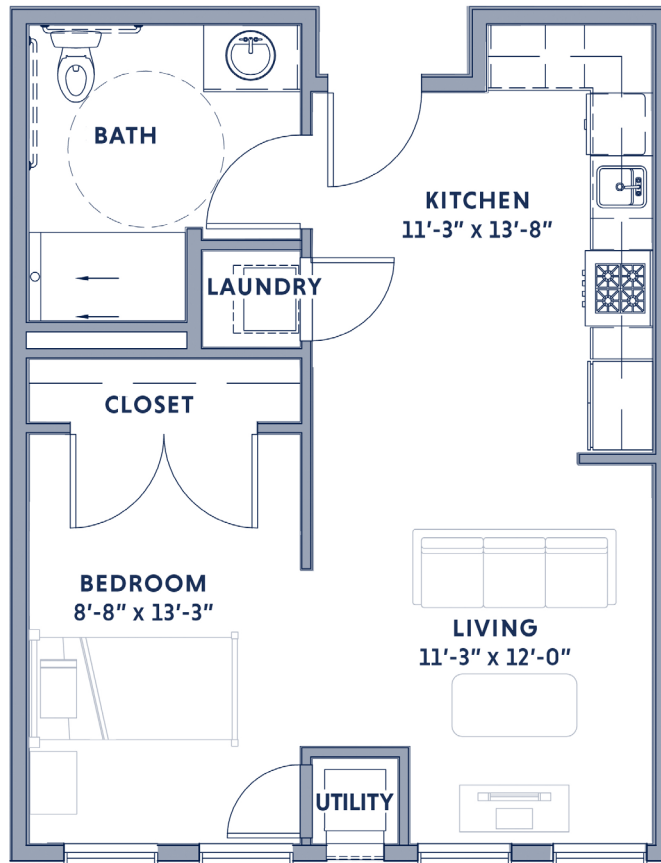

APARTMENT FLOOR PLANS

LIVE LIFE WELL

scale: 5/32" = 1'-0"

ASH

Studio – 549 sq ft

These floor plans may vary slightly from room to room.

4588 Wesley Woods Blvd • New Albany, OH 43054 • (614) 656-4100 • wesleyatnewalbany.com