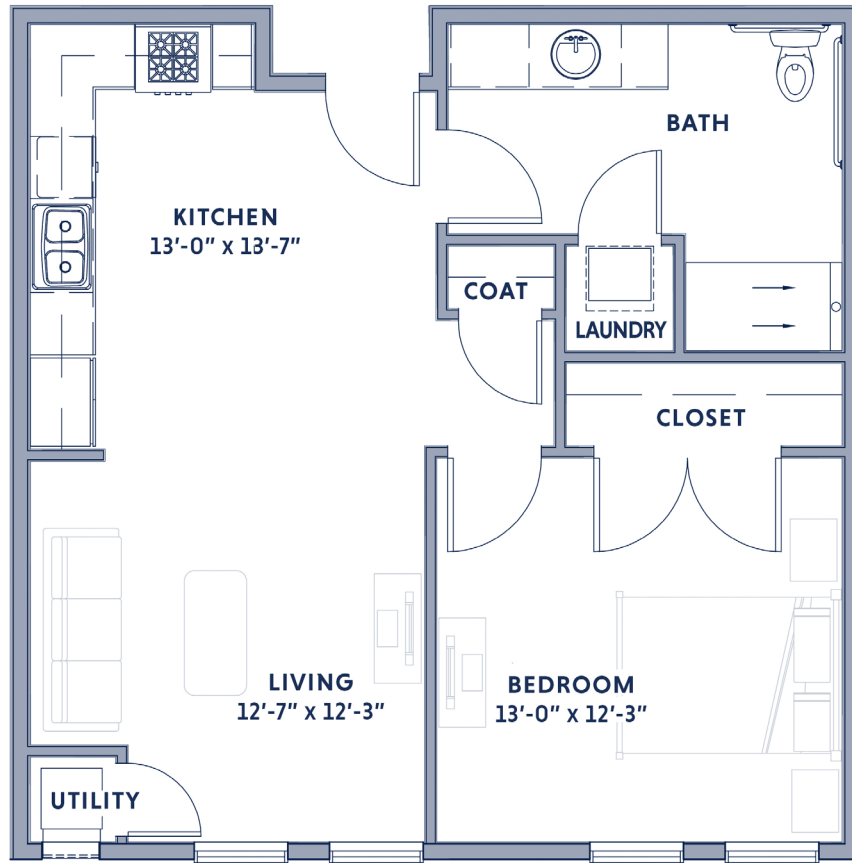

APARTMENT FLOOR PLANS

LIVE LIFE WELL

scale: 5/32" = 1'-0"

BUCKEYE

One Bedroom – 711 sq ft

These floor plans may vary slightly from room to room.

4588 Wesley Woods Blvd • New Albany, OH 43054 • (614) 656-4100 • wesleyatnewalbany.com