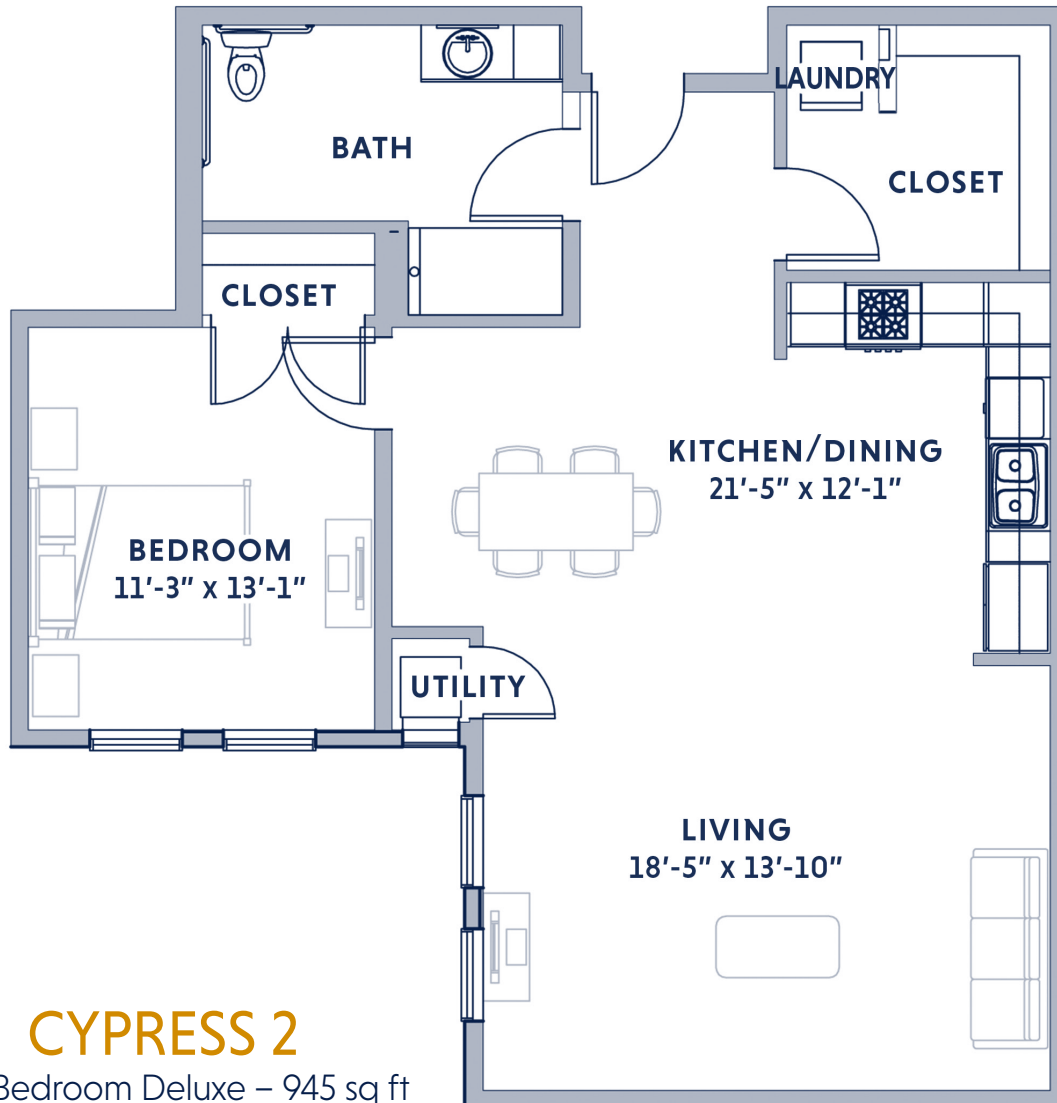

APARTMENT FLOOR PLANS

LIVE LIFE WELL

CYPRESS 2

One Bedroom Deluxe – 945 sq ft

These floor plans may vary slightly from room to room.

scale: 5/32" – 1'-0"

4588 Wesley Woods Blvd • New Albany, OH 43054 • (614) 656-4100 • wesleyatnewalbany.com