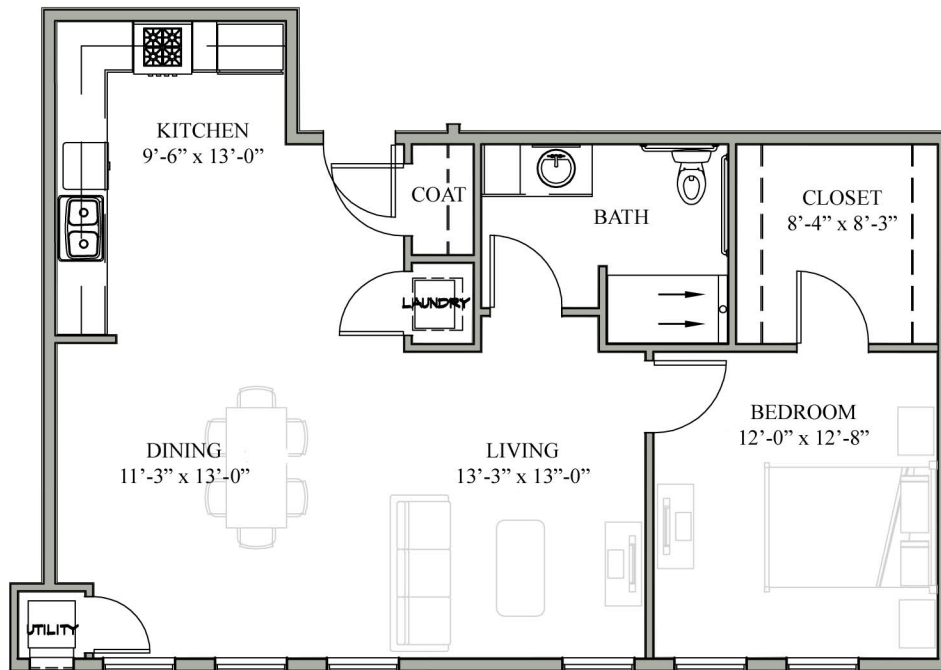

WESLEY WOODS

at New Albany

Cypress 1

One Bedroom Deluxe

868 sq ft

Scale: 1/8" - 1'-0"

These floor plans may vary slightly from room to room.

EQUAL HOUSING
OPPORTUNITY