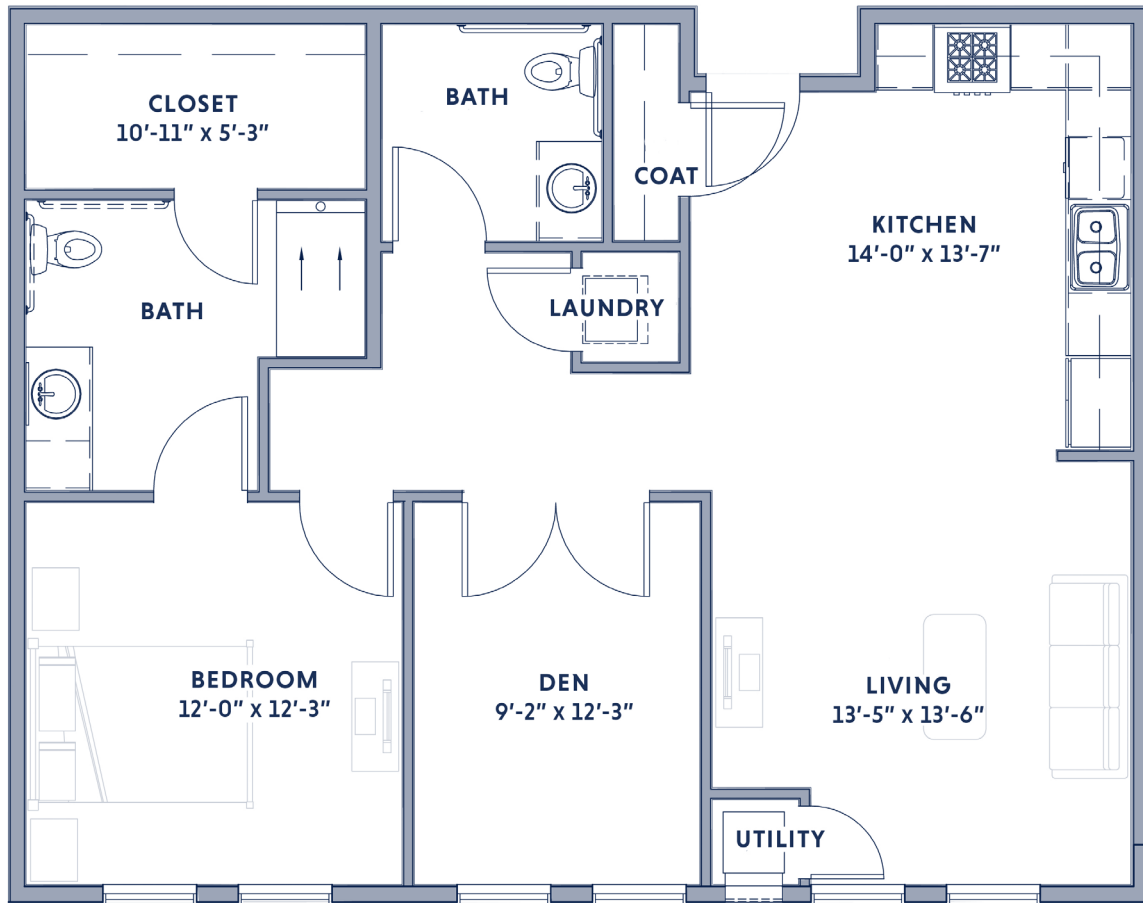

APARTMENT FLOOR PLANS

LIVE LIFE WELL

scale: 5/32" = 1'-0"

DOGWOOD

One Bedroom with Den – 1,022 sq ft

These floor plans may vary slightly from room to room.

4588 Wesley Woods Blvd • New Albany, OH 43054 • (614) 656-4100 • wesleyatnewalbany.com