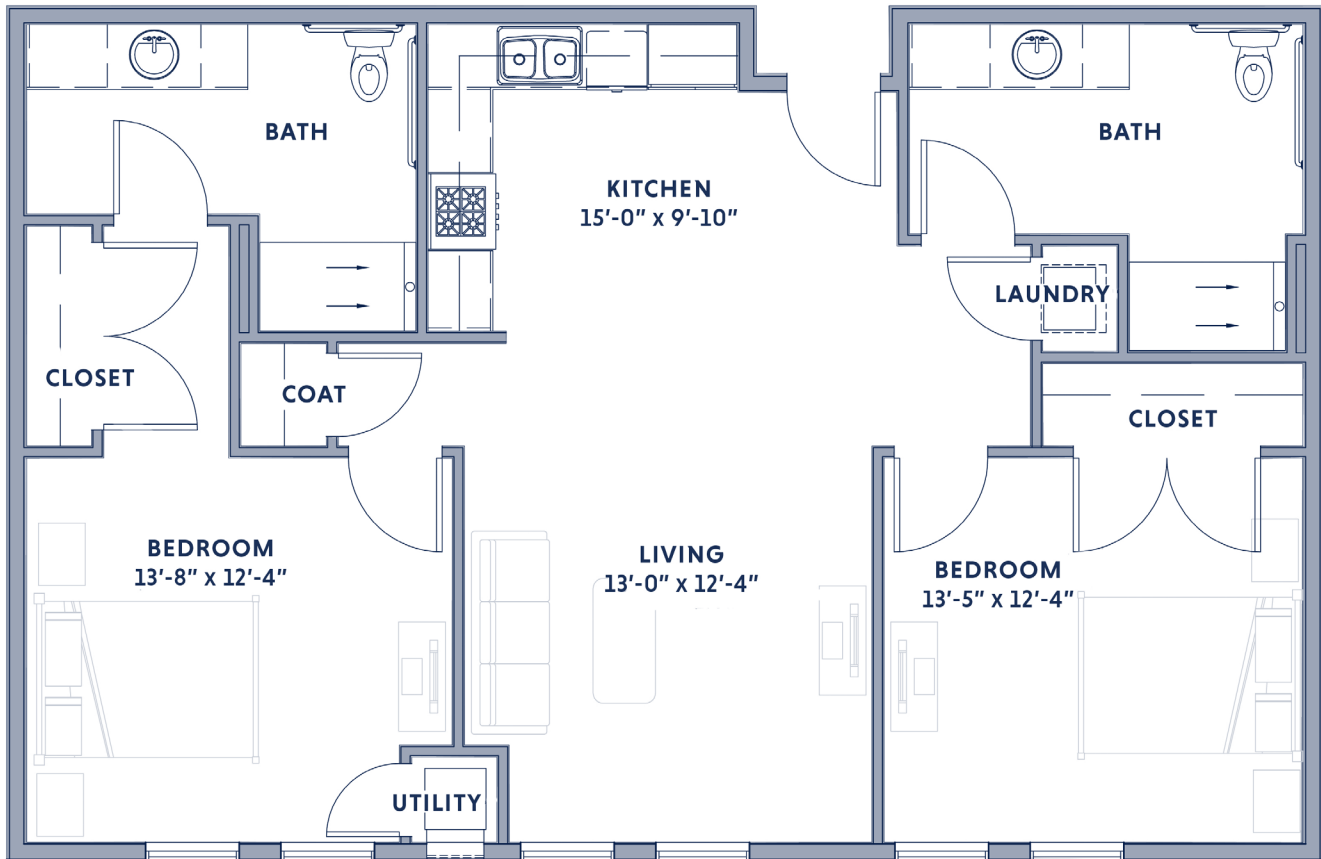

APARTMENT FLOOR PLANS

LIVE LIFE WELL

scale: 5/32" – 1'-0"

ELM

Two Bedroom – 1,110 sq ft

These floor plans may vary slightly from room to room.

4588 Wesley Woods Blvd • New Albany, OH 43054 • (614) 656-4100 • wesleyatnewalbany.com