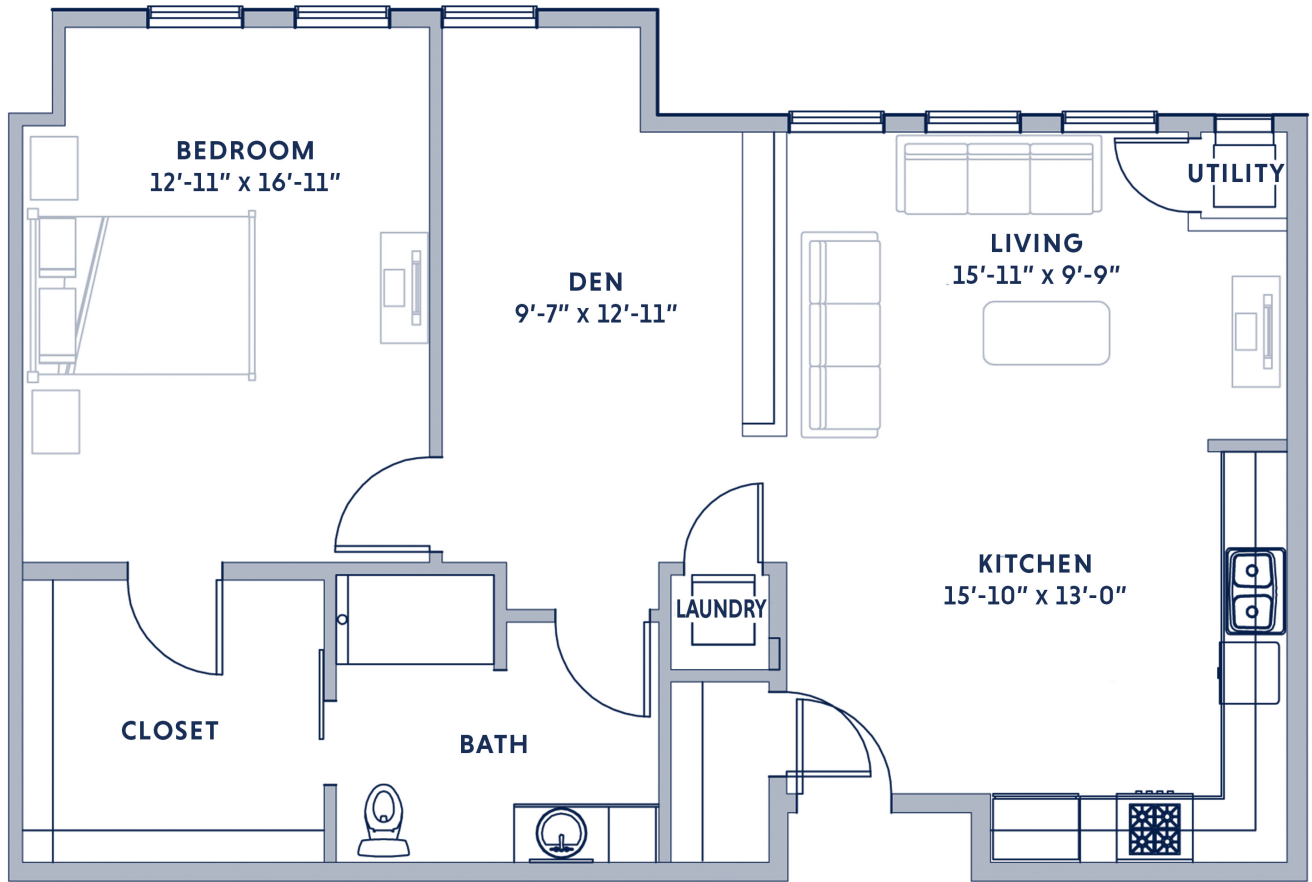

APARTMENT FLOOR PLANS

LIVE LIFE WELL

scale: 5/32" – 1'-0"

CYPRESS 3

One Bedroom Deluxe – 1,015 sq ft

These floor plans may vary slightly from room to room.

4588 Wesley Woods Blvd • New Albany, OH 43054 • (614) 656-4100 • wesleyatnewalbany.com