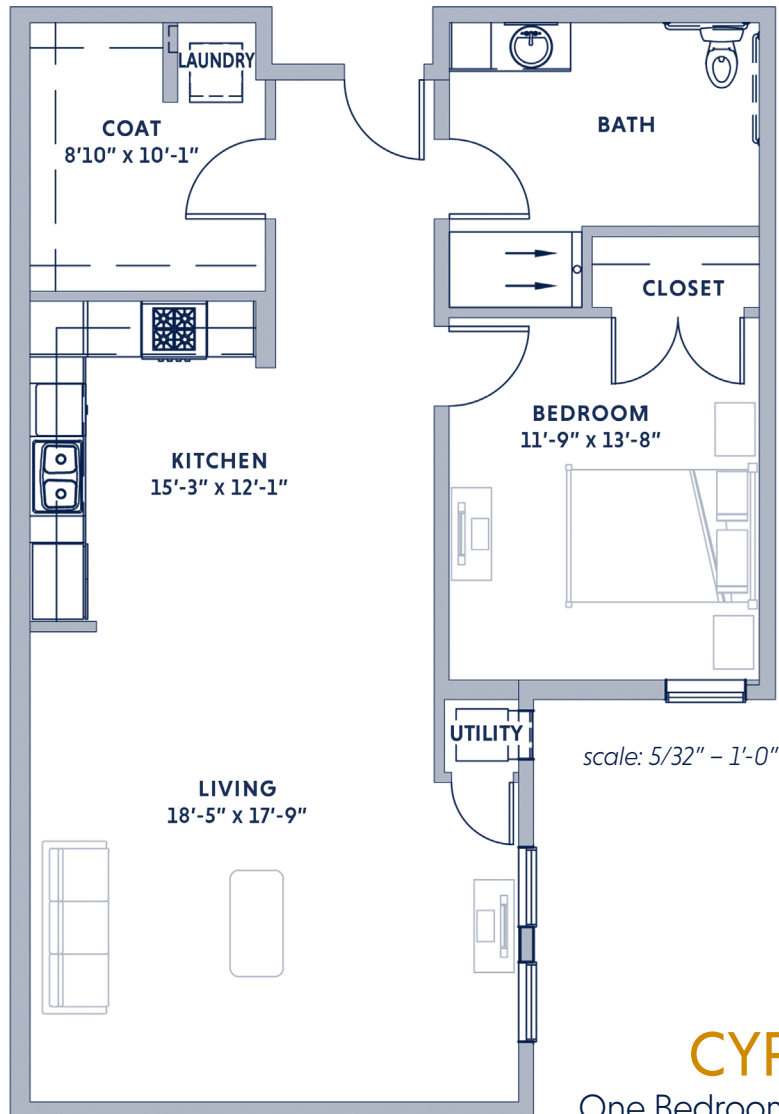

APARTMENT FLOOR PLANS

LIVE LIFE WELL

CYPRESS 4

One Bedroom Deluxe – 969 sq ft

These floor plans may vary slightly from room to room.

4588 Wesley Woods Blvd • New Albany, OH 43054 • (614) 656-4100 • wesleyatnewalbany.com