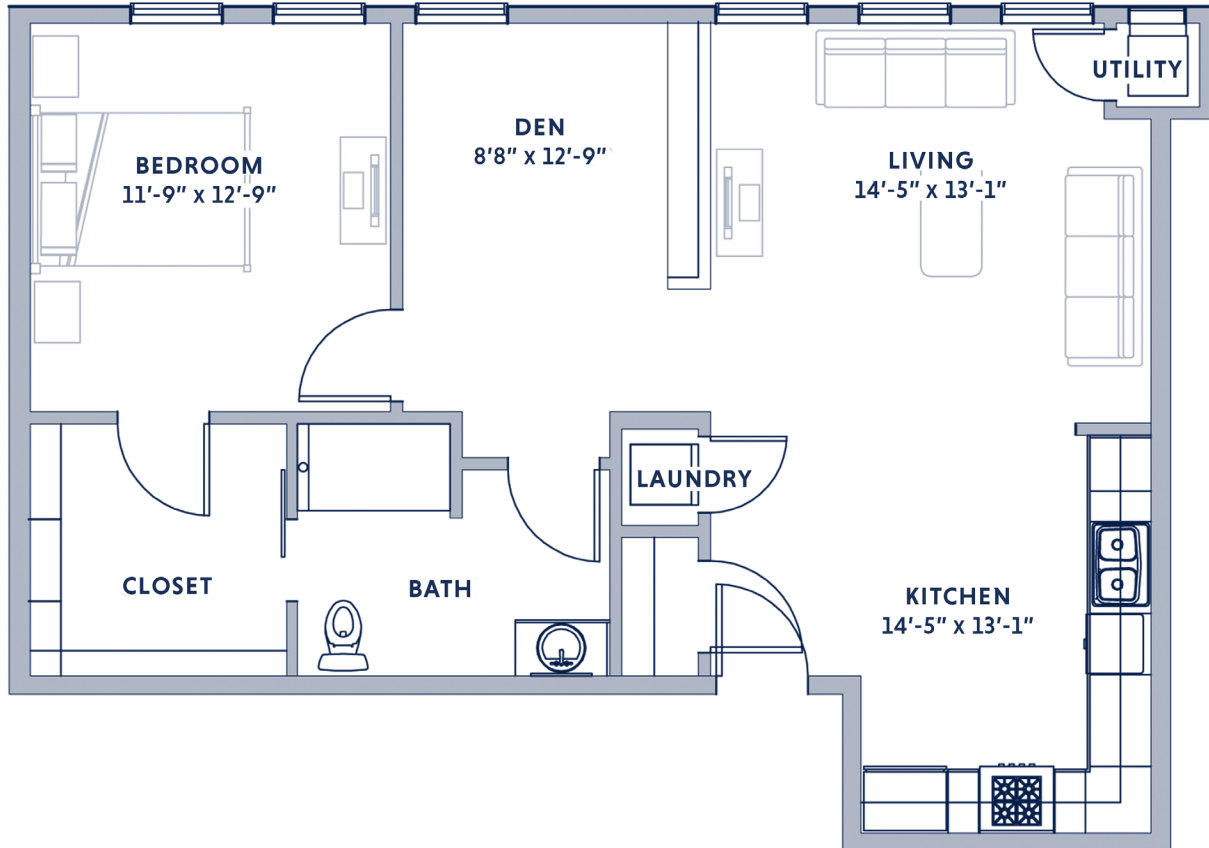

APARTMENT FLOOR PLANS

LIVE LIFE WELL

scale: 5/32" = 1'-0"

CYPRESS 1

One Bedroom Deluxe – 868 sq ft

These floor plans may vary slightly from room to room.

4588 Wesley Woods Blvd • New Albany, OH 43054 • (614) 656-4100 • wesleyatnewalbany.com