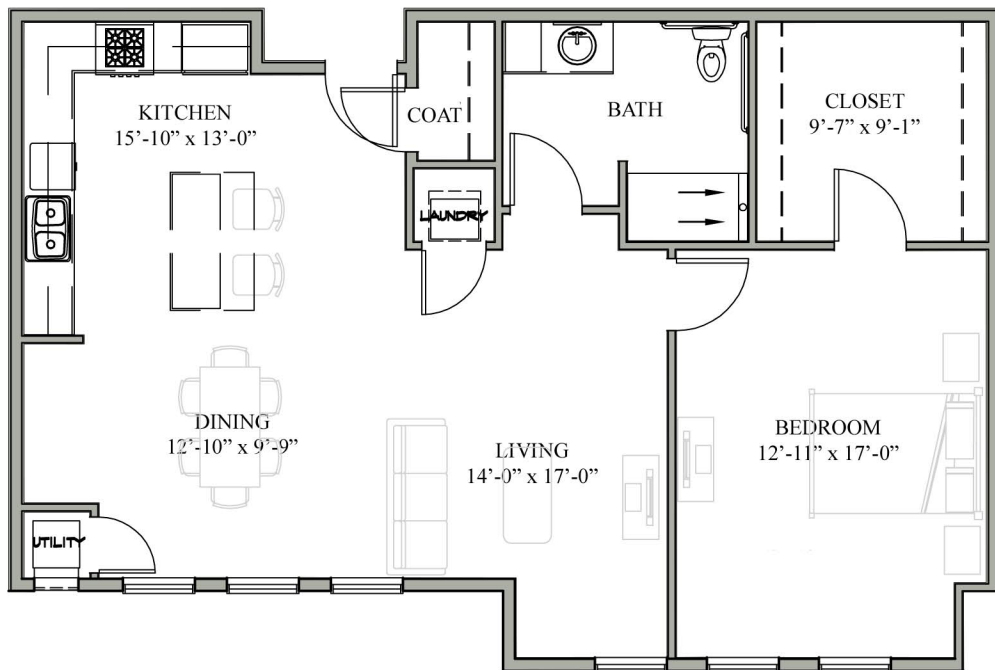

WESLEY WOODS

at New Albany

Cypress 3

One Bedroom Deluxe

1016 sq ft

Scale: 1/8" - 1'-0"

These floor plans may vary slightly from room to room.

EQUAL HOUSING
OPPORTUNITY